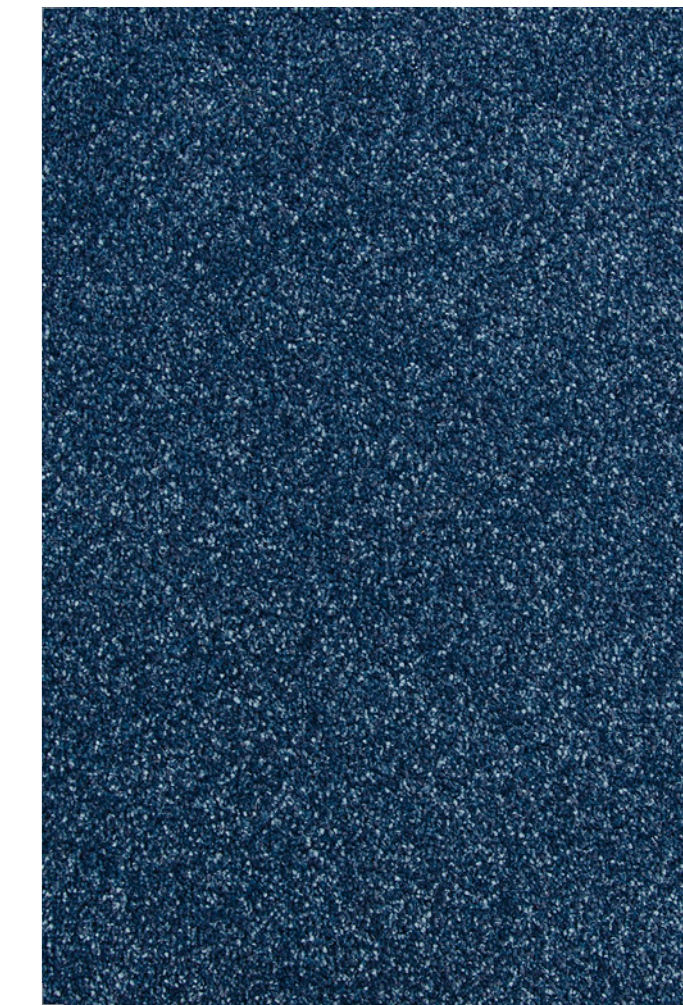

Warm Stone Textured Loop 07115 | LRV 18.75

Barley Mist Textured Loop 07120 | LRV 19.56

Soft Taupe Textured Loop 07116 | LRV 16.04

Natural Truffle Textured Loop 07117 | LRV 9.96

Silver Sky Textured Loop 07119 | LRV 14.20

Rich Granite Textured Loop 07118 | LRV 4.75

CAREZONE

Tufted Loop Pile

Tufted Cut Pile

FORMAT

Impervious

2m or 4m

Warm Stone Cut Pile 07101 | LRV 22.40

Natural Truffle Cut Pile 07103 | LRV 11.89

Silver Sky Cut Pile 07113 | LRV 11.06

Barley Mist Cut Pile 07114 | LRV 19.48

Soft Taupe Cut Pile 07102 | LRV 18.70

Rich Granite Cut Pile 07104 | LRV 5.32

Natural Hessian Cut Pile 07109 | LRV 16.02

Autumn Leaves Cut Pile 07106 | LRV 10.45

Velvet Damson Cut Pile 07108 | LRV 4.04

Lilac Heather Cut Pile 07107 | LRV 12.37

Deep Blue Cut Pile 07112 | LRV 5.94

Each colour has a Light Reflectance Value (LRV) measured in accordance with BS8493:2008+A1:2010