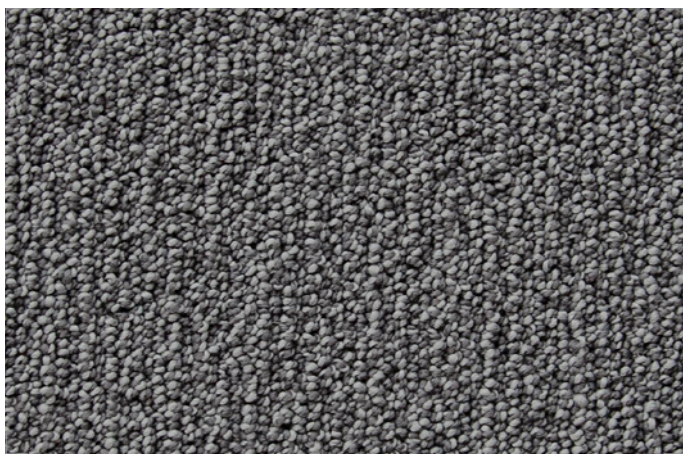

Warm Stone Textured Loop 07115 | LRV 18.75

Barley Mist Textured Loop 07120 | LRV 19.56

Soft Taupe Textured Loop 07116 | LRV 16.04

Natural Truffle Textured Loop 07117 | LRV 9.96

Silver Sky Textured Loop 07119 | LRV 14.20

Rich Granite Textured Loop 07118 | LRV 4.75

CAREZONE

Tufted Loop Pile

Tufted Cut Pile

FORMAT

Impervious

2m or 4m

Warm Stone Cut Pile 07101 | LRV 22.40

Natural Truffle Cut Pile 07103 | LRV 11.89

Silver Sky Cut Pile 07113 | LRV 11.06

Barley Mist Cut Pile 07114 | LRV 19.48

Soft Taupe Cut Pile 07102 | LRV 18.70

Rich Granite Cut Pile 07104 | LRV 5.32

Natural Hessian Cut Pile 07109 | LRV 16.02

Autumn Leaves Cut Pile 07106 | LRV 10.45

Velvet Damson Cut Pile 07108 | LRV 4.04

Lilac Heather Cut Pile 07107 | LRV 12.37

Deep Blue Cut Pile 07112 | LRV 5.94

Each colour has a Light Reflectance Value (LRV) measured in accordance with BS8493:2008+A1:2010