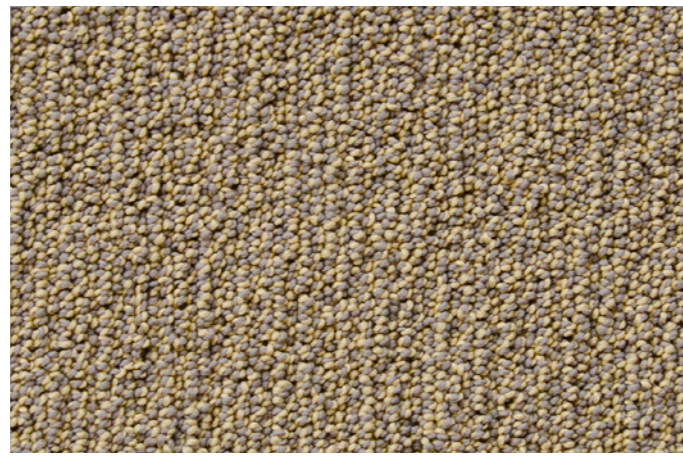

Warm Stone Textured Loop 07115 | LRV 18.75

Barley Mist Textured Loop 07120 | LRV 19.56

Soft Taupe Textured Loop 07116 | LRV 16.04

Natural Truffle Textured Loop 07117 | LRV 9.96

Silver Sky Textured Loop 07119 | LRV 14.20

Rich Granite Textured Loop 07118 | LRV 4.75

CAREZONE

Tufted Loop Pile

Tufted Cut Pile

FORMAT

Impervious

2m or 4m

Warm Stone Cut Pile 07101 | LRV 22.40

Natural Truffle Cut Pile 07103 | LRV 11.89

Silver Sky Cut Pile 07113 | LRV 11.06

Barley Mist Cut Pile 07114 | LRV 19.48

Soft Taupe Cut Pile 07102 | LRV 18.70

Rich Granite Cut Pile 07104 | LRV 5.32

Natural Hessian Cut Pile 07109 | LRV 16.02

Autumn Leaves Cut Pile 07106 | LRV 10.45

Velvet Damson Cut Pile 07108 | LRV 4.04

Lilac Heather Cut Pile 07107 | LRV 12.37

Deep Blue Cut Pile 07112 | LRV 5.94

Each colour has a Light Reflectance Value (LRV) measured in accordance with BS8493:2008+A1:2010